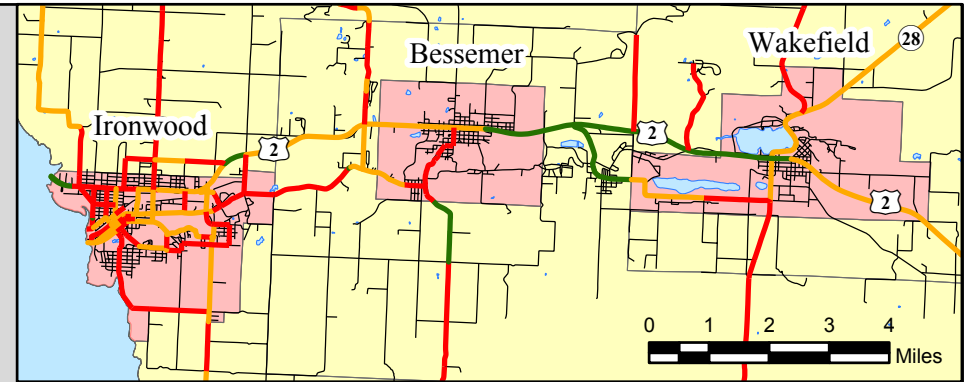

LAKE SUPERIOR

Ironwood Twp

Wakefield Twp

Erwin Twp

Bessemer Twp

Marengo Twp

Watersheet Twp

ONTONAGON COUNTY

IRON COUNTY, WISCONSIN

VILAS COUNTY, WISCONSIN

GOGEBIC COUNTY

Asset Management
Surface Rating of Federal Aid Roads
2007