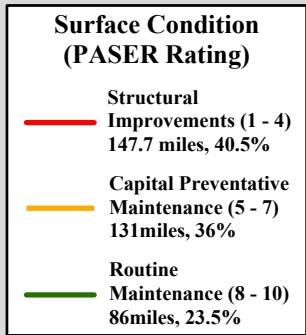

LAKE SUPERIOR

Ironwood Twp

Wakefield Twp

Erwin Twp

Bessemer Twp

Marengo Twp

Watersheet Twp

ONTONAGON COUNTY

IRON COUNTY, WISCONSIN

VILAS COUNTY, WISCONSIN

GOGEBIC COUNTY

Asset Management
Surface Rating of Federal Aid Roads
2007