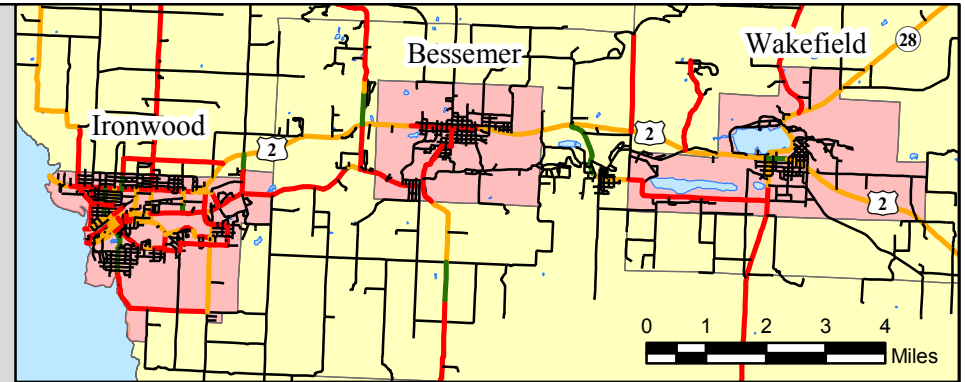

LAKE SUPERIOR

Ironwood Twp

Wakefield Twp

Erwin Twp

Bessemer Twp

Marenisco Twp

Watersheet Twp

ONTONAGON COUNTY

IRON COUNTY,
WISCONSIN

VILAS COUNTY,
WISCONSIN

**Surface Condition
(PASER Rating)**

- Structural Improvements (1 - 4)**
87 miles, 55%
- Capital Preventative Maintenance (5 - 7)**
57 miles, 36%
- Routine Maintenance (8 - 10)**
14 miles, 9%

GOGEBIC COUNTY

Asset Management
Surface Rating of Federal Aid Roads
2009